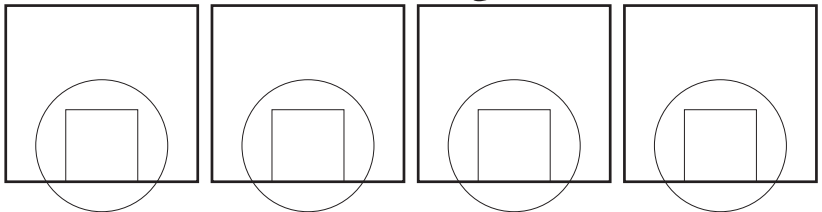

• Front

- JOB#: 59708
- Detailed Item #: 2
- Size: 5" x 5"
- Double Sided
- Created By: SM
- Date: 12/14/10
- Letter Colors: Gold, Navy, Red
- Base Colors: Navy
- Base Material: T-shirt
- BN#:
- Quantity:
- Scale: 100%
- Letter Height:
- Revised By:
- Revision Date:

Customer Proof

• All vinyl jobs, add color numbers and swatches:

• Back

- | | |
|-----------------------------|------------------|
| • JOB#: 59708 | • BN#: |
| • Detailed Item #: 2 | • Quantity: |
| • Size: 10" x 10" | • Scale: 50% |
| • Double Sided | • Letter Height: |
| • Created By: SM | • Revised By: |
| • Date: 12/14/10 | • Revision Date: |
| • Letter Colors: Red, White | |
| • Base Colors: Navy | |
| • Base Material: T-shirt | |